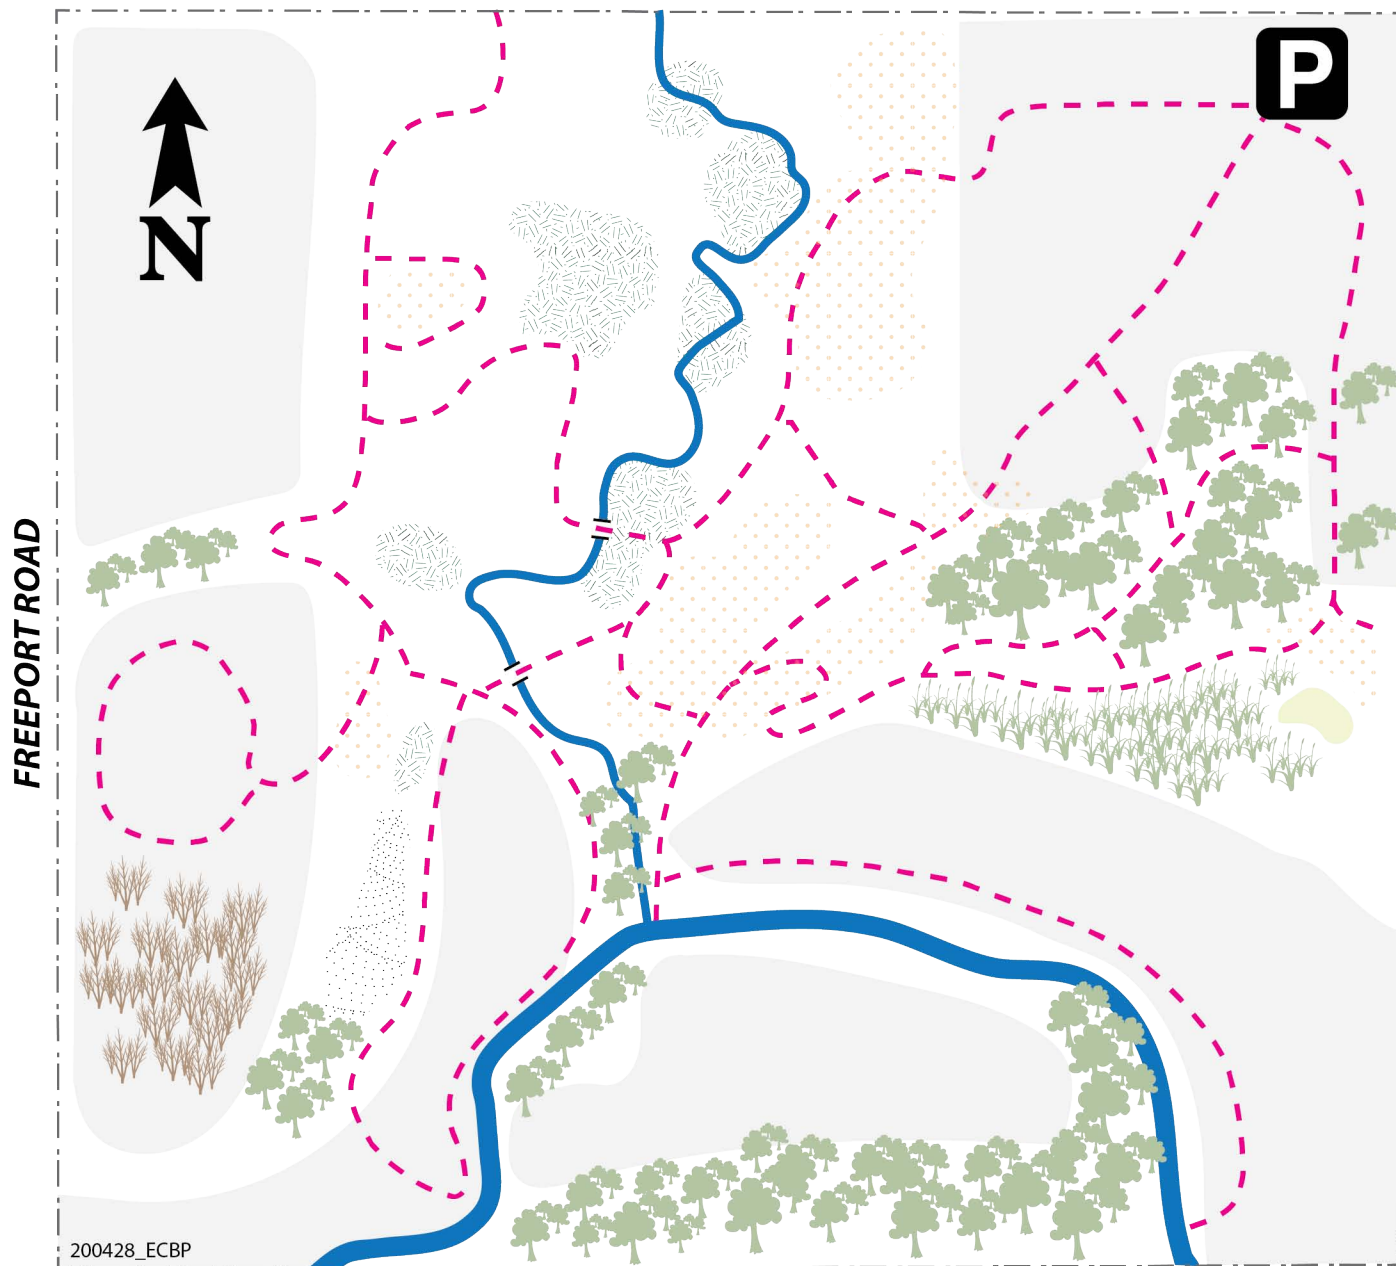

WEST GROVE ROAD

BROOK

WOODED AREA

ACIDIC WETLAND

PARKING AREA

ELKHORN CREEK

TUSSOCK SEDGE MEADOW

ALKALINE WETLAND

NATIVE PRAIRIE COMMUNITY

TRAIL

SEDE COMMUNITY

FORMER CROPLAND (being restored)

EARLY SUCCESSIONAL FOREST