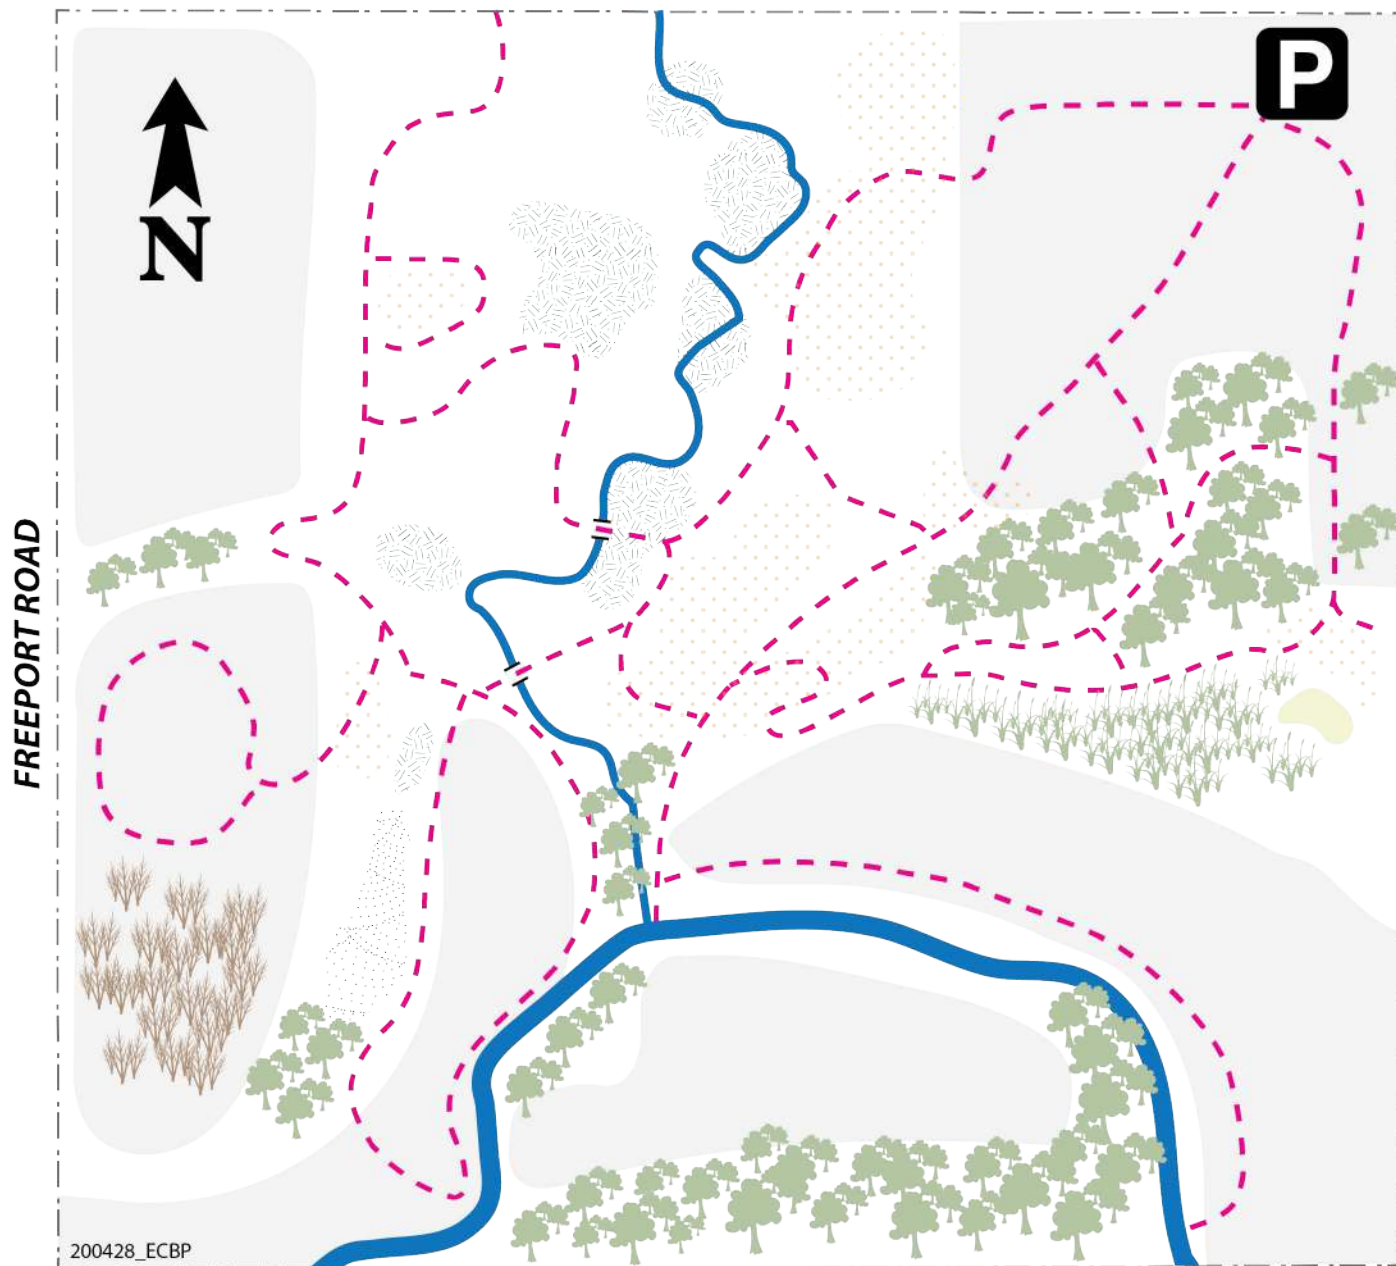

WEST GROVE ROAD

BROOK

WOODED AREA

ACIDIC WETLAND

PARKING AREA

ELKHORN CREEK

TUSSOCK SEDGE
MEADOW

ALKALINE WETLAND

NATIVE PRAIRIE
COMMUNITY

TRAIL

SEDGE COMMUNITY

FORMER CROPLAND
(being restored)

EARLY
SUCCESSIONAL
FOREST